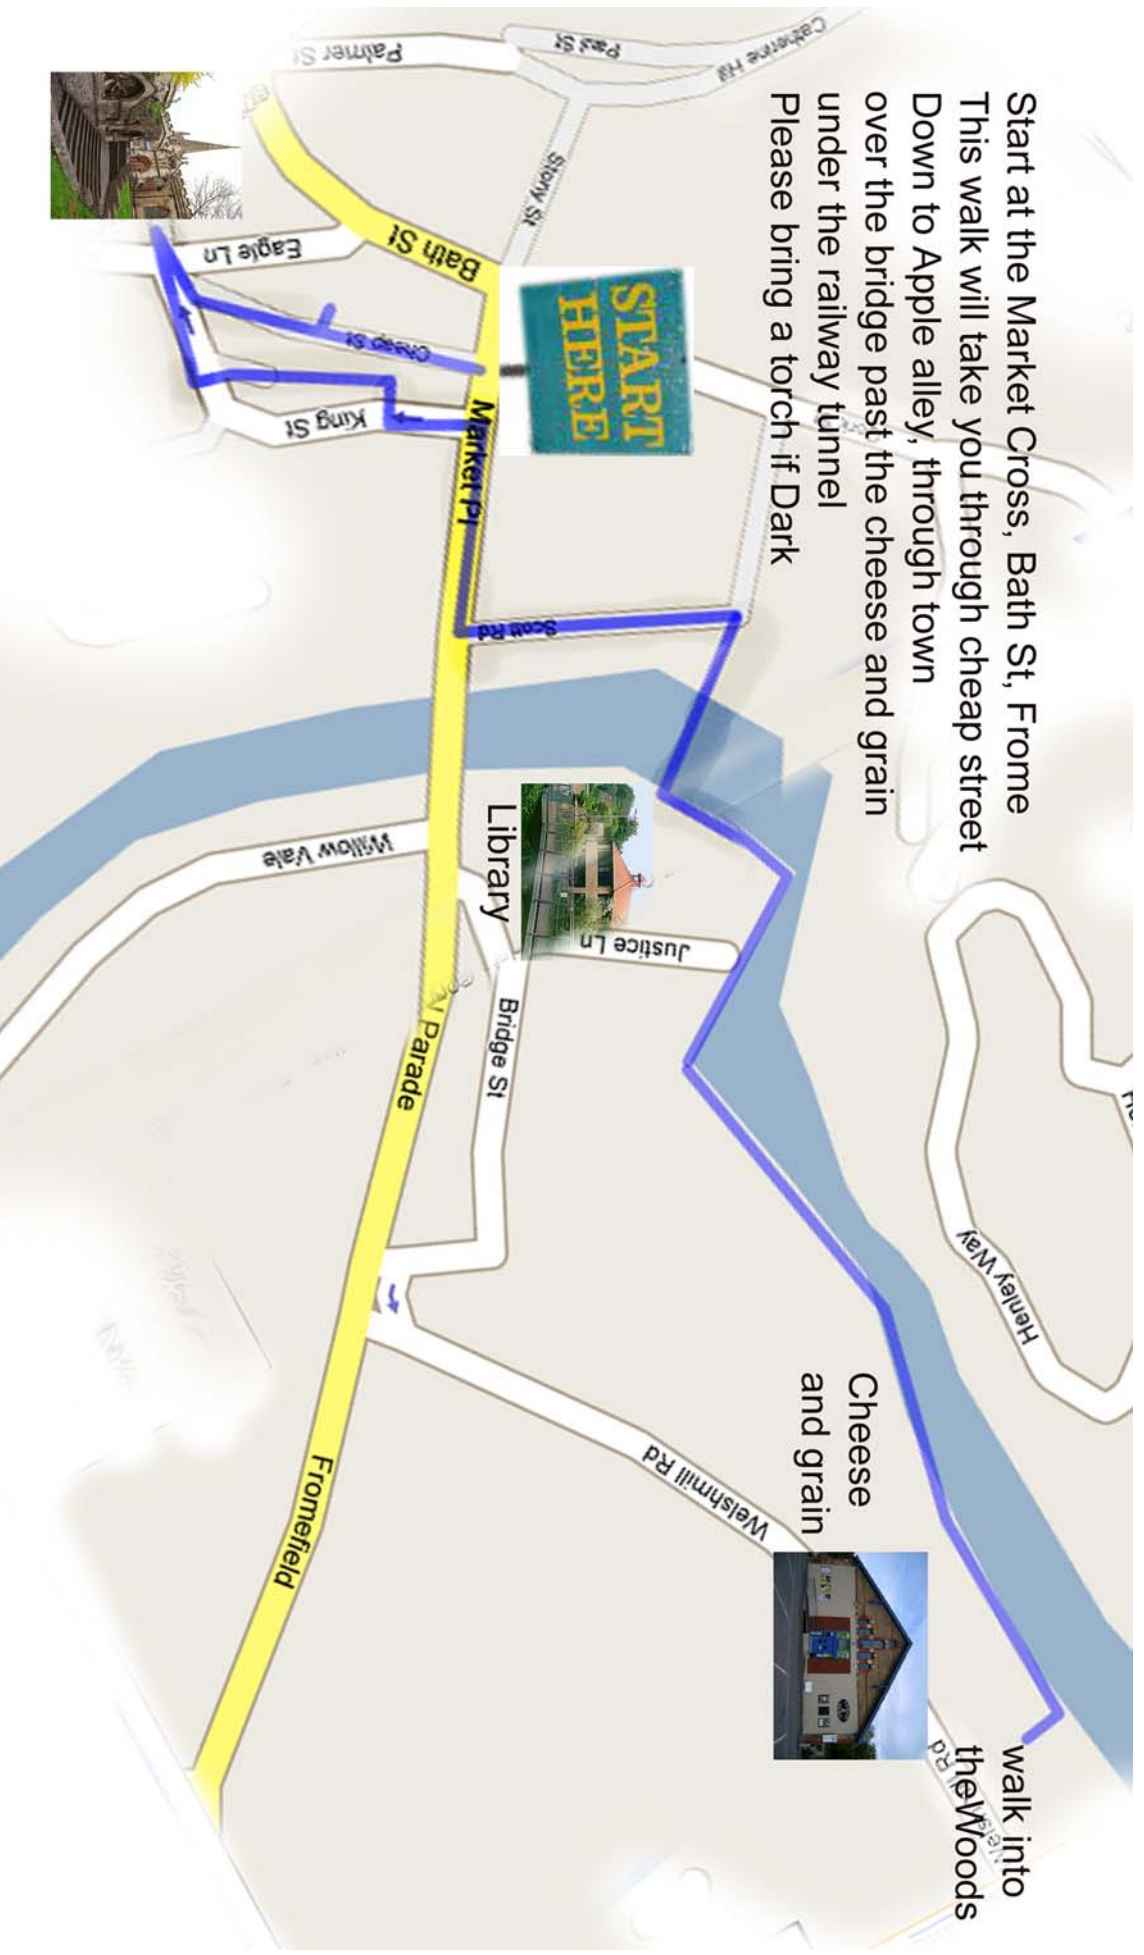

Start at the Market Cross, Bath St, Frome
This walk will take you through cheap street
Down to Apple alley, through town
over the bridge past the cheese and grain
under the railway tunnel
Please bring a torch if Dark

START
HERE

walk into
the Woods

Cheese
and grain

Library

Frome field

Frome Parade

Justice Ln

Willow Vale

Bridge St

Welshmill Rd

Market Pl

King St

Bath St

Cheap St

Eagle Ln

Palmer St

Stony St

Paul St

Catherine Hill

Henley Way

D 25